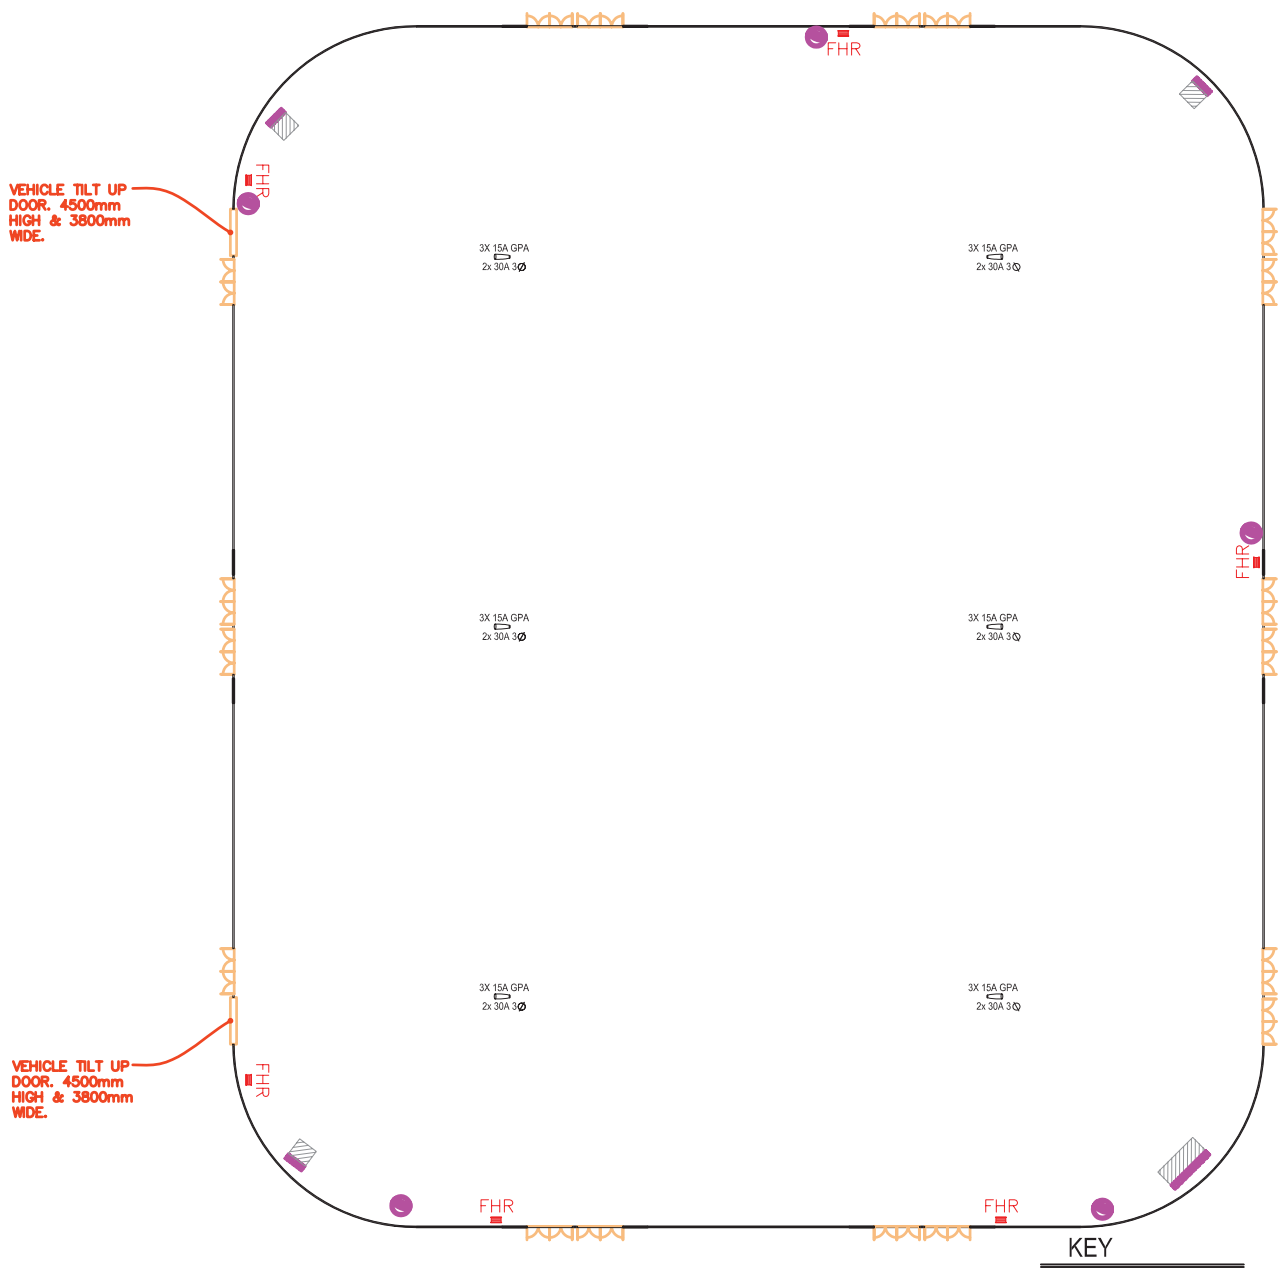

Melbourne Showgrounds

N3 Grand Pavilion

LANGS ROAD

GRAND BOULEVARD

Symbol	Description
FHR	Fire Hose Reel
	Roller Door
	Switch Board
	No Build Zone
	Tilt Up Door

N3 - GRAND PAVILION
GROUND LEVEL